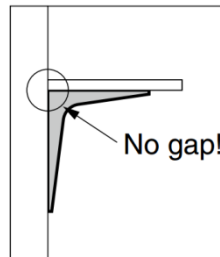

GTT / GTTK Brackets