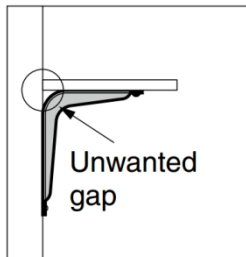

## GTT Bracket

### Features

- Perfectly fits at the corner
- Heavy duty type
- GTT is made of stainless steel, suitable for corrosive environments
- GTTK is made of steel, with three colours available: white, black and champagne gold

### Parts Included

- Raised countersunk head screw
- Screw cover

	Material	Finish
<b>GTT</b>	Stainless Steel (SUS304)	Satin
<b>GTTK (White)</b>	Steel	Powder coating/White
<b>GTTK (Black)</b>	Steel	Powder coating/Black
<b>GTTK (Champagne Gold)</b>	Steel	Champagne Gold