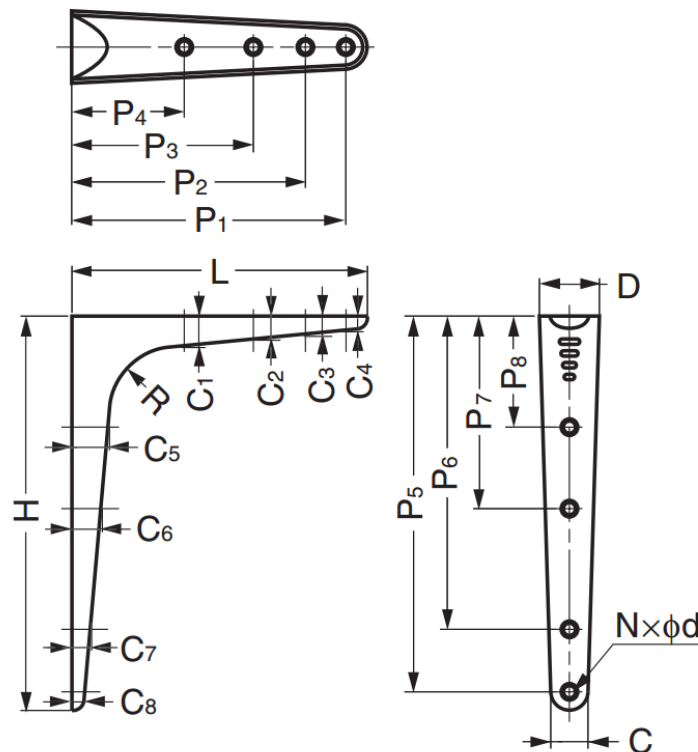

GTT Bracket

Features

- Perfectly fits at the corner
- Heavy duty type
- GTT is made of stainless steel, suitable for corrosive environments
- GTTK is made of steel, with three colours available: white, black and champagne gold

Parts Included

- Raised countersunk head screw
- Screw cover

	Material	Finish
GTT	Stainless Steel (SUS304)	Satin
GTTK (White)	Steel	Powder coating/White
GTTK (Black)	Steel	Powder coating/Black
GTTK (Champagne Gold)	Steel	Champagne Gold