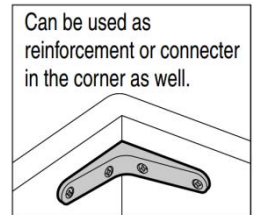

GTT Bracket

Features

- Perfectly fits at the corner
- Heavy duty type
- GTT is made of stainless steel, suitable for corrosive environments
- GTTK is made of steel, with three colours available: white, black and champagne gold

Parts Included

- Raised countersunk head screw
- Screw cover

	Material	Finish
GTT	Stainless Steel (SUS304)	Satin
GTTK (White)	Steel	Powder coating/White
GTTK (Black)	Steel	Powder coating/Black
GTTK (Champagne Gold)	Steel	Champagne Gold

Conventional Brackets