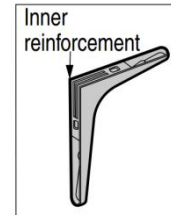

## GTT Bracket

### Features

- Perfectly fits at the corner
- Heavy duty type
- GTT is made of stainless steel, suitable for corrosive environments
- GTTK is made of steel, with three colours available: white, black and champagne gold

### Parts Included

- Raised countersunk head screw
- Screw cover

	Material	Finish
<b>GTT</b>	Stainless Steel (SUS304)	Satin
<b>GTTK (White)</b>	Steel	Powder coating/White
<b>GTTK (Black)</b>	Steel	Powder coating/Black
<b>GTTK (Champagne Gold)</b>	Steel	Champagne Gold